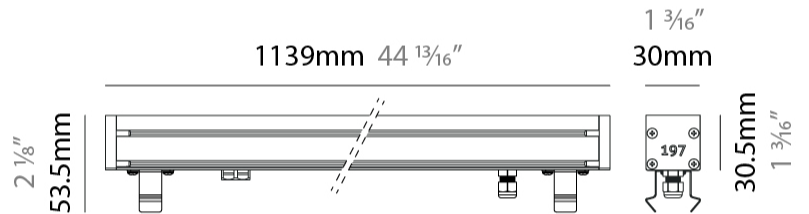

SLASH 30 RECESSED

E12I0054- -

base number   Color   Lens
Temperature   Options

1. To build a product code in our configurator select the specify button on the base model # product page
2. To build a manual product code on this datasheet choose from the options listed below in blue font and add the suffix to the base model #

GENERAL

Series: Slash 30
Brand: Unonovesette
Division: Exterior
Mounting Type: Recessed
Mounting Location: In-Ground
Subcategory: Wallwash

PHYSICAL

Shape: Rectangle
Length (mm): 1139
Length (in): 44 ¹³/₁₆"
Width (mm): 30
Width (in): 1 ³/₁₆"
Height (mm): 53.5
Height (in): 2 ¹/₈"
Light Distribution: Adjustable / Direct
Diffuser: Extra clear tempered 6mm
Fixture Finish: ANA
Fixture Material: Extruded Aluminum
Cable Details: IP68 30cm Cable with Easy Lock system

ELECTRICAL

Lamp Type: LED
Input Wattage (W): 30.5
Total Output Wattage (W): 23.88
Dimming: Non-Dimmable
Driver Included: No
Driver Location: Remote
Driver Type: Constant Voltage - Universal
Driver Class: Class 2
Input Voltage (V): 120 - 277
Output Voltage (V): 24
Upon Request: Phase Dimming (120Vac only) / 0-10V Dimming

LED

Color Temperature (°K): 2200 / 2700 / 3000 / 4000
Max. Delivered Lumen (lm): 2520 (3000K)
CRI: >90 CRI
Lamp Life (hrs): 100000

OPTICAL

Optic°: 12 / 21 / 31 / 46 / 13x36
Adjustability: Tilt ±20°

RATINGS AND CERTIFICATIONS

Certified By: Certified for North American Standards
IP rating: IP67
IK Rating: IK06